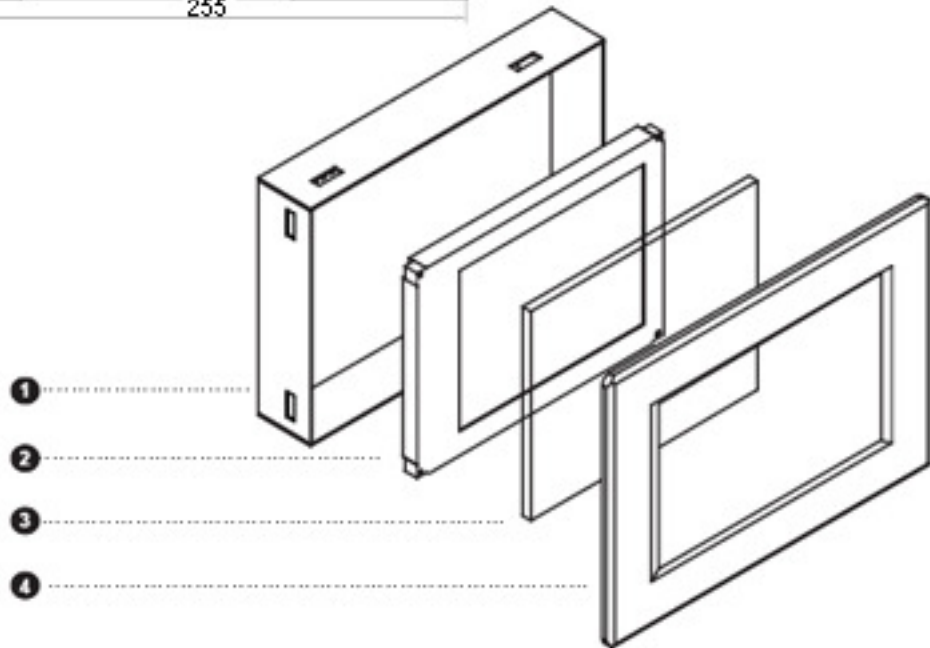

Specifications			
<b>Max Resolution</b>	800 x 600	<b>Material</b>	6mm aluminum (front panel), 1.2mm steel (rear case), 4mm protective glass (front NEMA 4 / IP 65 protection)
<b>Brightness</b>	230 cd/m2	<b>Color</b>	Front Panel: black, Back: dark grey
<b>Color Support</b>	262K	<b>Input Video Signal</b>	Analog RGB
<b>Contrast Ratio</b>	500 : 1	<b>Video Level</b>	Analog: 0.7Vp-p
<b>Response Time</b>	10 ms	<b>Sync Type</b>	Separate H/V, Composite H/V
<b>Pixel Pitch</b>	0.264 x 0.264	<b>Input Connector</b>	D-Sub 15 pin VGA analog
<b>Display Area</b>	211 x 158 mm (HxV)	<b>Power Input</b>	Auto-sensing 100 to 240VAC, 50/60 Hz via AC adapter
<b>Viewing Angle</b>	70° / 70° / 55° / 65° (L/R/U/D)	<b>Power Consumption</b>	Max. 40 watt, Standby 5 Watt
<b>OSD Control</b>	Color, brightness, phase & clock, auto-tune & recall, contrast, H & V position	<b>Temperature</b>	Operation: 0° to 50°C Storage: -5° to 60°C Relative Humidity: 5~90%, non-condensing
<b>MTBF</b>	50,000 hrs	<b>Shock &amp; Vibration</b>	10G acceleration (11ms duration) 5~500Hz 1G RMS random vibration
<b>Dimension</b>	285 x 61 x 222 mm (w x d x h)	<b>Package Dimension</b>	523 x 100 x 403 mm (w x d x h)
<b>Weight</b>	2.5kg	<b>Package Weight</b>	4.5kg

# I3FP-10 10.4" Front LCD Panel w/ NEMA4 / IP 65

Front View

Rear View

UNIT : mm  
1mm = 0.03937 in

- ① Rear case
- ② Class A TFT LCD panel
- ③ 4mm protective glass (Front NEMA 4 / IP65 protection)

- ④ 6mm aluminum front bezel
- ⑤ LCD membrane