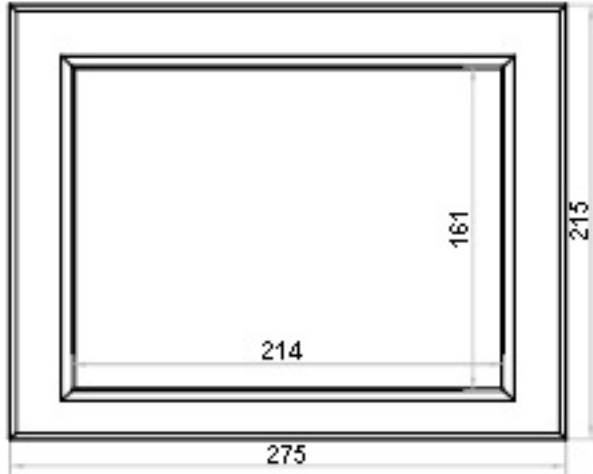

# I3FP-10 10.4" FRONT LCD PANEL w/ NEMA4 / IP65

NEMA 4 / IP 65

- 10.4" industrial TFT LCD panel
- 6mm aluminum front bezel w/ 45° chamfer
- Front NEMA4 / IP 65 protection
- OSD control keys to optimize the display
- Fits a wide range of mounting kits
- Suggested usage: industrial automation LCD panel, touch-screen display panel, embedded display unit, gaming, lottery & amusement display

Specifications			
<b>Max Resolution</b>	800 x 600	<b>Material</b>	6mm aluminum (front panel), 1.2mm steel (rear case), 4mm protective glass (front NEMA 4 / IP 65 protection)
<b>Brightness</b>	230 cd/m2	<b>Color</b>	Front Panel: black, Back: dark grey
<b>Color Support</b>	262K	<b>Input Video Signal</b>	Analog RGB
<b>Contrast Ratio</b>	500 : 1	<b>Video Level</b>	Analog: 0.7Vp-p
<b>Response Time</b>	10 ms	<b>Sync Type</b>	Separate H/V, Composite H/V
<b>Pixel Pitch</b>	0.264 x 0.264	<b>Input Connector</b>	D-Sub 15 pin VGA analog
<b>Display Area</b>	211 x 158 mm (HxV)	<b>Power Input</b>	Auto-sensing 100 to 240VAC, 50/60 Hz via AC adapter
<b>Viewing Angle</b>	70° / 70° / 55° / 65° (L/R/U/D)	<b>Power Consumption</b>	Max. 40 watt, Standby 5 Watt
<b>OSD Control</b>	Color, brightness, phase & clock, auto-tune & recall, contrast, H & V position	<b>Temperature</b>	Operation: 0° to 50°C Storage: -5° to 60°C Relative Humidity: 5~90%, non-condensing
<b>MTBF</b>	50,000 hrs	<b>Shock &amp; Vibration</b>	10G acceleration (11ms duration) 5~500Hz 1G RMS random vibration
<b>Dimension</b>	285 x 61 x 222 mm (w x d x h)	<b>Package Dimension</b>	523 x 100 x 403 mm (w x d x h)
<b>Weight</b>	2.5kg	<b>Package Weight</b>	4.5kg

# I3FP-10 10.4" Front LCD Panel w/ NEMA4 / IP 65

Front View

Rear View

UNIT : mm  
1mm = 0.03937 in

- ① Rear case
- ② Class A TFT LCD panel
- ③ 4mm protective glass (Front NEMA 4 / IP65 protection)

- ④ 6mm aluminum front bezel
- ⑤ LCD membrane