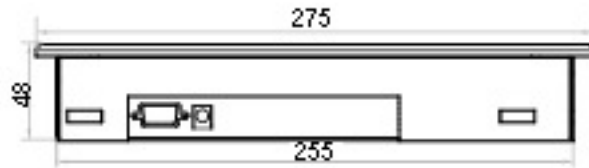

Specifications			
<b>Max Resolution</b>	800 x 600	<b>Material</b>	6mm aluminum (front panel), 1.2mm steel (rear case), 4mm protective glass (front NEMA 4 / IP 65 protection)
<b>Brightness</b>	230 cd/m2	<b>Color</b>	Front Panel: black, Back: dark grey
<b>Color Support</b>	262K	<b>Input Video Signal</b>	Analog RGB
<b>Contrast Ratio</b>	500 : 1	<b>Video Level</b>	Analog: 0.7Vp-p
<b>Response Time</b>	10 ms	<b>Sync Type</b>	Separate H/V, Composite H/V
<b>Pixel Pitch</b>	0.264 x 0.264	<b>Input Connector</b>	D-Sub 15 pin VGA analog
<b>Display Area</b>	211 x 158 mm (HxV)	<b>Power Input</b>	Auto-sensing 100 to 240VAC, 50/60 Hz via AC adapter
<b>Viewing Angle</b>	70° / 70° / 55° / 65° (L/R/U/D)	<b>Power Consumption</b>	Max. 40 watt, Standby 5 Watt
<b>OSD Control</b>	Color, brightness, phase & clock, auto-tune & recall, contrast, H & V position	<b>Temperature</b>	Operation: 0° to 50°C Storage: -5° to 60°C Relative Humidity: 5~90%, non-condensing
<b>MTBF</b>	50,000 hrs	<b>Shock &amp; Vibration</b>	10G acceleration (11ms duration) 5~500Hz 1G RMS random vibration
<b>Dimension</b>	285 x 61 x 222 mm (w x d x h)	<b>Package Dimension</b>	523 x 100 x 403 mm (w x d x h)
<b>Weight</b>	2.5kg	<b>Package Weight</b>	4.5kg

# I3FP-10 10.4" Front LCD Panel w/ NEMA4 / IP 65

Front View

Rear View

UNIT : mm  
1mm = 0.03937 in

- ① Rear case
- ② Class A TFT LCD panel
- ③ 4mm protective glass (Front NEMA 4 / IP65 protection)

- ④ 6mm aluminum front bezel
- ⑤ LCD membrane