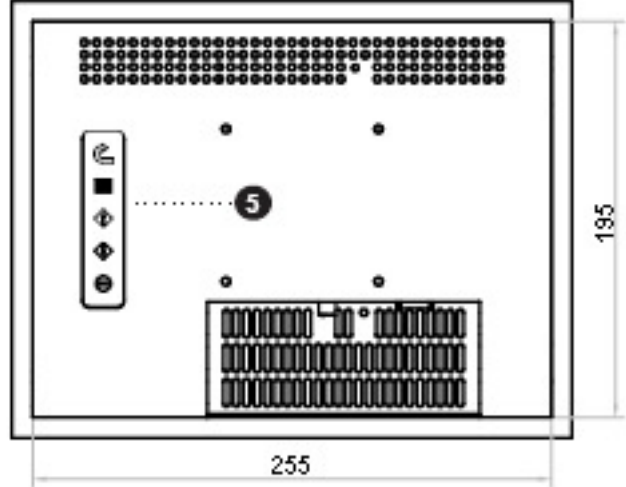

Specifications			
<b>Max Resolution</b>	800 x 600	<b>Material</b>	6mm aluminum (front panel), 1.2mm steel (rear case), 4mm protective glass (front NEMA 4 / IP 65 protection)
<b>Brightness</b>	230 cd/m2	<b>Color</b>	Front Panel: black, Back: dark grey
<b>Color Support</b>	262K	<b>Input Video Signal</b>	Analog RGB
<b>Contrast Ratio</b>	500 : 1	<b>Video Level</b>	Analog: 0.7Vp-p
<b>Response Time</b>	10 ms	<b>Sync Type</b>	Separate H/V, Composite H/V
<b>Pixel Pitch</b>	0.264 x 0.264	<b>Input Connector</b>	D-Sub 15 pin VGA analog
<b>Display Area</b>	211 x 158 mm (HxV)	<b>Power Input</b>	Auto-sensing 100 to 240VAC, 50/60 Hz via AC adapter
<b>Viewing Angle</b>	70° / 70° / 55° / 65° (L/R/U/D)	<b>Power Consumption</b>	Max. 40 watt, Standby 5 Watt
<b>OSD Control</b>	Color, brightness, phase & clock, auto-tune & recall, contrast, H & V position	<b>Temperature</b>	Operation: 0° to 50°C Storage: -5° to 60°C Relative Humidity: 5~90%, non-condensing
<b>MTBF</b>	50,000 hrs	<b>Shock &amp; Vibration</b>	10G acceleration (11ms duration) 5~500Hz 1G RMS random vibration
<b>Dimension</b>	285 x 61 x 222 mm (w x d x h)	<b>Package Dimension</b>	523 x 100 x 403 mm (w x d x h)
<b>Weight</b>	2.5kg	<b>Package Weight</b>	4.5kg

# I3FP-10 10.4" Front LCD Panel w/ NEMA4 / IP 65

Front View

Rear View

UNIT : mm  
1mm = 0.03937 in

- ① Rear case
- ② Class A TFT LCD panel
- ③ 4mm protective glass (Front NEMA 4 / IP65 protection)

- ④ 6mm aluminum front bezel
- ⑤ LCD membrane