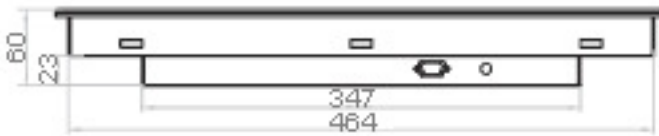

Specifications

Max Resolution	1440 x 900	Material	6mm aluminum (front panel), 1.2mm steel (rear case), 4mm protective glass (front NEMA4/IP65 protection), Powder coating
Brightness	800 cd/m2	Finish	
Color Support	16.7 Mil	Color	Front Panel: black, Back: dark grey
Contrast Ratio	900 : 1	Input Video Signal	Analog RGB
Response Time	1.3 ms	DVI Video Input	DVI digital input (connectors: DVI-D)
Pixel Pitch	0.284 x 0.284	Video Level	Analog: 0.7Vp-p
Display Area	408 x 255 mm (HxV)	Sync Type	Separate H/V, Composite H/V
Viewing Angle	80° / 80° / 80° / 80° (L/R/U/D)	Input Connector	D-Sub 15 pin VGA analog
OSD Control	Color, brightness, phase & clock, auto-tune & recall, contrast, H & V position	Power Input	Auto-sensing 100 to 240VAC, 50/60 Hz via AC adapter
MTBF	50,000 hrs	Power Consumption	Max. 84 watt, Standby 5 Watt
Dimension	509 x 64 x 338 mm (w x d x h)	Temperature	Operation: 0° to 50°C Storage: -5° to 60°C Relative Humidity: 5~90%, non-condensing
Weight	5 kg	Shock & Vibration	10G acceleration (11ms duration) 5~500Hz 1G RMS random vibration
		Package Dimension	653 x 112 x 558 mm (w x d x h)
		Package Weight	10kg

I8FP-19W 19" Wide Screen High Brightness Front NEMA4 / IP65 LCD Panel

Front View

UNIT : mm
1mm = 0.03937 in

Rear View

- ① Rear case
- ② SAMSUNG Class A TFT LCD panel
- ③ 4mm protective glass
(Front NEMA 4 / IP65 protection)
- ④ 6mm aluminum front bezel
- ⑤ LCD membrane