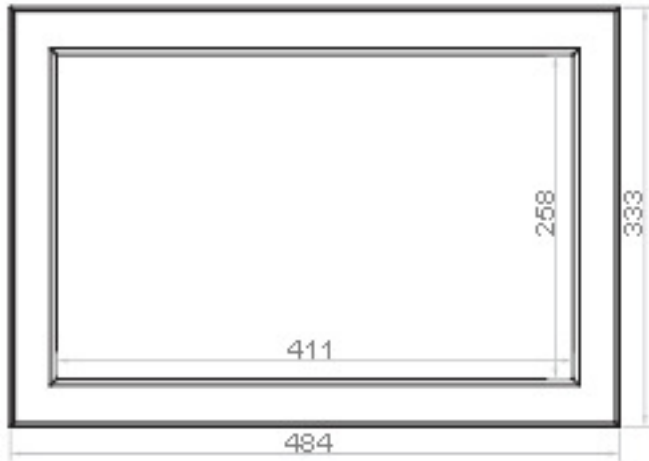

I8FP-19W 19" WIDESCREEN HIGH BRIGHTNESS FRONT NEMA4 / IP 65 LCD PANEL

High Brightness Front NEMA4 / IP65

- Wide 19" industrial TFT LCD panel
- Supports 1440 x 900 pixels
- 6mm aluminum front bezel w/ 45° chamfer
- Front NEMA4/IP65 protection
- 800 cd/m2 industrial brightness
- OSD control keys to optimize the display
- Fits a wide range of mounting kits
- Suggested usage: Embedded display unit, industrial automation LCD panel, gaming, lottery & amusement display, touchscreen display panel

Specifications

Max Resolution	1440 x 900	Material	6mm aluminum (front panel), 1.2mm steel (rear case), 4mm protective glass (front NEMA4/IP65 protection), Powder coating
Brightness	800 cd/m2	Finish	
Color Support	16.7 Mil	Color	Front Panel: black, Back: dark grey
Contrast Ratio	900 : 1	Input Video Signal	Analog RGB
Response Time	1.3 ms	DVI Video Input	DVI digital input (connectors: DVI-D)
Pixel Pitch	0.284 x 0.284	Video Level	Analog: 0.7Vp-p
Display Area	408 x 255 mm (HxV)	Sync Type	Separate H/V, Composite H/V
Viewing Angle	80° / 80° / 80° / 80° (L/R/U/D)	Input Connector	D-Sub 15 pin VGA analog
OSD Control	Color, brightness, phase & clock, auto-tune & recall, contrast, H & V position	Power Input	Auto-sensing 100 to 240VAC, 50/60 Hz via AC adapter
MTBF	50,000 hrs	Power Consumption	Max. 84 watt, Standby 5 Watt
Dimension	509 x 64 x 338 mm (w x d x h)	Temperature	Operation: 0° to 50°C Storage: -5° to 60°C Relative Humidity: 5~90%, non-condensing
Weight	5 kg	Shock & Vibration	10G acceleration (11ms duration) 5~500Hz 1G RMS random vibration
		Package Dimension	653 x 112 x 558 mm (w x d x h)
		Package Weight	10kg

I8FP-19W 19" Wide Screen High Brightness Front NEMA4 / IP65 LCD Panel

Front View

UNIT : mm
1mm = 0.03937 in

Rear View

- ① Rear case
- ② SAMSUNG Class A TFT LCD panel
- ③ 4mm protective glass
(Front NEMA 4 / IP65 protection)
- ④ 6mm aluminum front bezel
- ⑤ LCD membrane