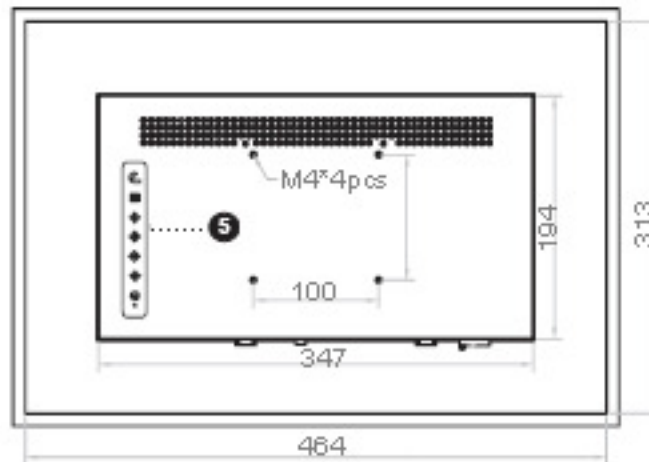

Specifications

Max Resolution	1440 x 900	Material	6mm aluminum (front panel), 1.2mm steel (rear case), 4mm protective glass (front NEMA4/IP65 protection), Powder coating
Brightness	800 cd/m2	Finish	
Color Support	16.7 Mil	Color	Front Panel: black, Back: dark grey
Contrast Ratio	900 : 1	Input Video Signal	Analog RGB
Response Time	1.3 ms	DVI Video Input	DVI digital input (connectors: DVI-D)
Pixel Pitch	0.284 x 0.284	Video Level	Analog: 0.7Vp-p
Display Area	408 x 255 mm (HxV)	Sync Type	Separate H/V, Composite H/V
Viewing Angle	80° / 80° / 80° / 80° (L/R/U/D)	Input Connector	D-Sub 15 pin VGA analog
OSD Control	Color, brightness, phase & clock, auto-tune & recall, contrast, H & V position	Power Input	Auto-sensing 100 to 240VAC, 50/60 Hz via AC adapter
MTBF	50,000 hrs	Power Consumption	Max. 84 watt, Standby 5 Watt
Dimension	509 x 64 x 338 mm (w x d x h)	Temperature	Operation: 0° to 50°C Storage: -5° to 60°C Relative Humidity: 5~90%, non-condensing
Weight	5 kg	Shock & Vibration	10G acceleration (11ms duration) 5~500Hz 1G RMS random vibration
		Package Dimension	653 x 112 x 558 mm (w x d x h)
		Package Weight	10kg

I8FP-19W 19" Wide Screen High Brightness Front NEMA4 / IP65 LCD Panel

Front View

UNIT : mm
1mm = 0.03937 in

Rear View

- ① Rear case
- ② SAMSUNG Class A TFT LCD panel
- ③ 4mm protective glass
(Front NEMA 4 / IP65 protection)
- ④ 6mm aluminum front bezel
- ⑤ LCD membrane