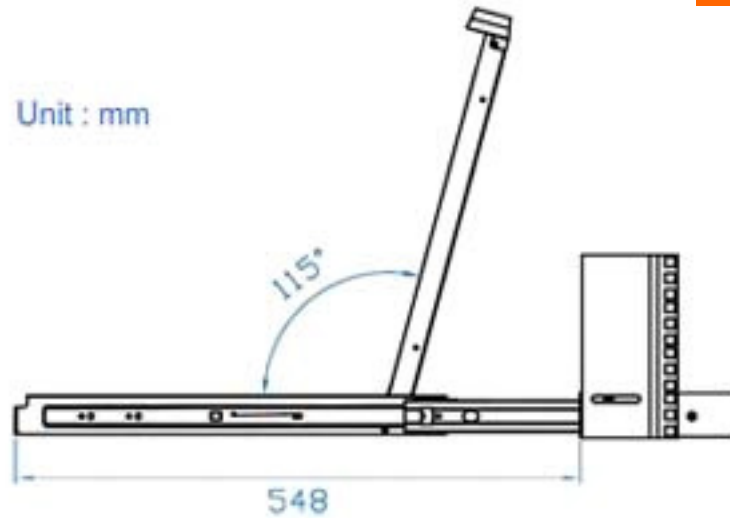

LMK1BS Series - 1U SUN Rack Mount LCD Keyboard Drawer

Structure Diagram

Unit : mm

- ① Carry handle to release the 2-pt lock
- ② LCD interchangeable module kit
- ③ "One Man" Installation Slides
- ④ LCD membrane

- ⑤ Membrane switch (KVM option)
- ⑥ Micro switch for screen auto power off
- ⑦ Keyboard interchangeable module kit
- ⑧ Mouse interchangeable module kit

Model	Product Dimension (WxDxH) (in.)	Packing Dimension (WxDxH) (in.)	Gross Weight (kg / lb)	Net Weight (kg / lb)
LMK1BS17	17.4 x 25.6 x 1.73	23.2 s 33.7 x 6.6	21 / 46	15 / 33
LMK1BS19	17.4 x 25.6 x 1.73	23.2 s 33.7 x 6.6	23 / 51	17 / 37