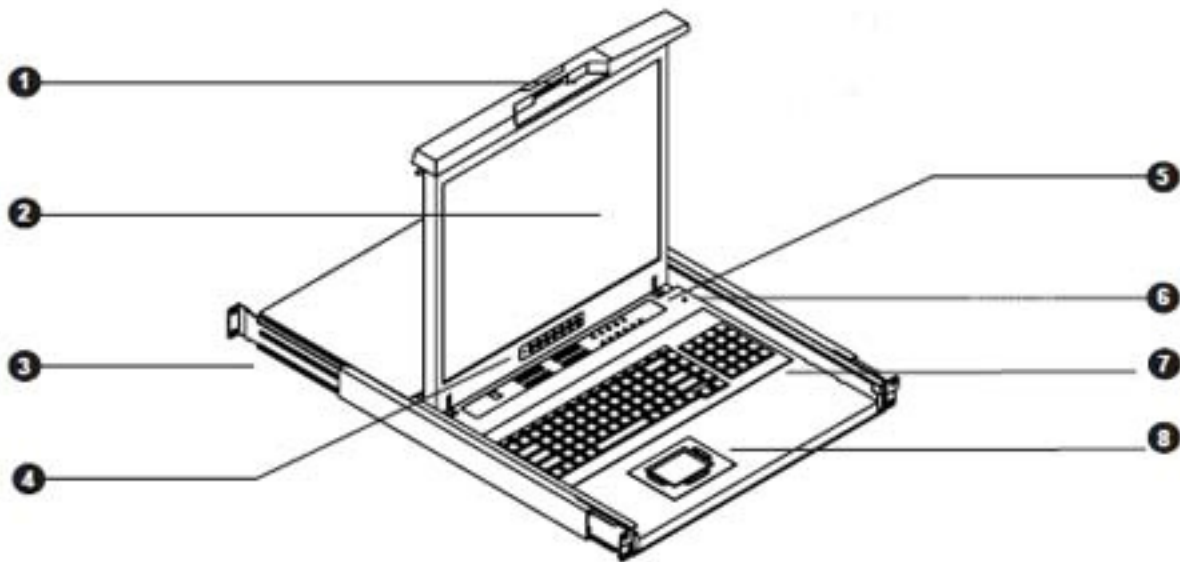

LMK1BS Series - 1U SUN Rack Mount LCD Keyboard Drawer

Structure Diagram

Unit : mm

- ① Carry handle to release the 2-pt lock
- ② LCD interchangeable module kit
- ③ "One Man" Installation Slides
- ④ LCD membrane

- ⑤ Membrane switch (KVM option)
- ⑥ Micro switch for screen auto power off
- ⑦ Keyboard interchangeable module kit
- ⑧ Mouse interchangeable module kit

Model	Product Dimension (WxDxH) (in.)	Packing Dimension (WxDxH) (in.)	Gross Weight (kg / lb)	Net Weight (kg / lb)
LMK1BS17	17.4 x 25.6 x 1.73	23.2 s 33.7 x 6.6	21 / 46	15 / 33
LMK1BS19	17.4 x 25.6 x 1.73	23.2 s 33.7 x 6.6	23 / 51	17 / 37