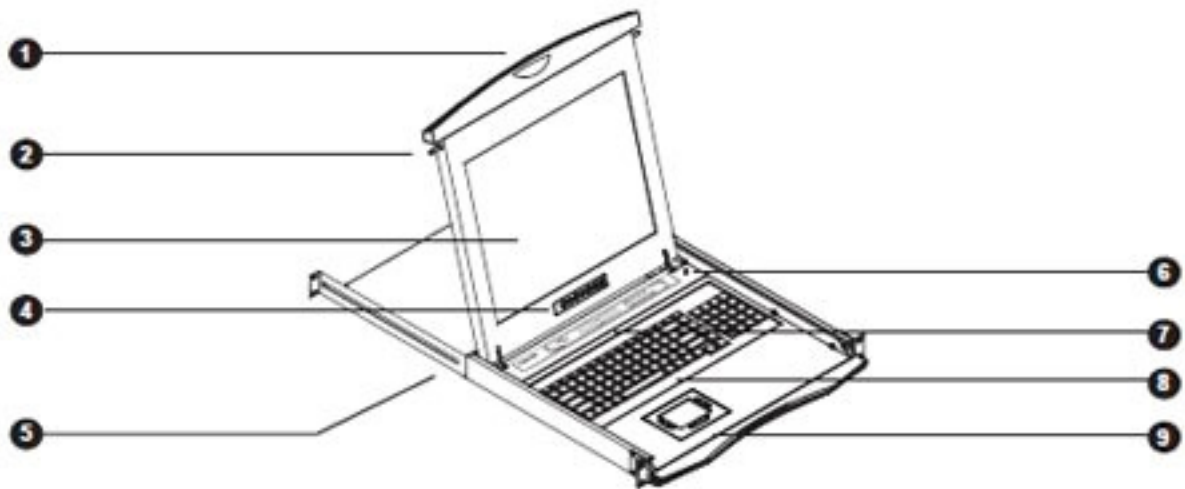

LMK1NS Series - 1U 17"/19" SUN Rack Mount LCD Keyboard Drawer

- ① Carry handle to release the 2-pt lock
- ② 2-point lock
- ③ LCD interchangeable module kit
- ④ LCD membrane
- ⑤ "One Man" installation slide
- ⑥ Micro switch for screen auto power off
- ⑦ Membrane switch (KVM option)
- ⑧ Keyboard interchangeable module kit
- ⑨ Mouse Interchangeable module kit

Model	Product Dimension (WxDxH) (in.)	Packing Dimension (WxDxH) (in.)	Gross Weight (kg / lb)	Net Weight (kg / lb)
LMK1NS17	17.4 x 25.6 x 1.73	23.2 x 33.7 x 6.6	22 / 48	16 / 35
LMK1NS19	17.4 x 25.6 x 1.73	23.2 x 33.7 x 6.6	23 / 51	17 / 37