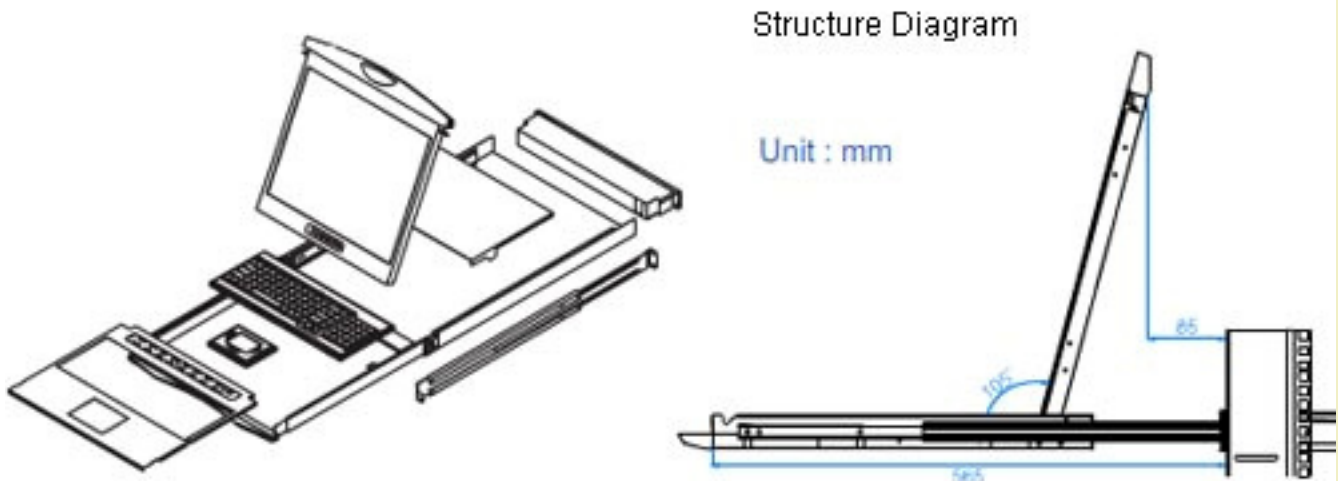

LMK1NS Series - 1U 17"/19" SUN Rack Mount LCD Keyboard Drawer

- ① Carry handle to release the 2-pt lock
- ② 2-point lock
- ③ LCD interchangeable module kit
- ④ LCD membrane
- ⑤ "One Man" installation slide
- ⑥ Micro switch for screen auto power off
- ⑦ Membrane switch (KVM option)
- ⑧ Keyboard interchangeable module kit
- ⑨ Mouse Interchangeable module kit

Model	Product Dimension (WxDxH) (in.)	Packing Dimension (WxDxH) (in.)	Gross Weight (kg / lb)	Net Weight (kg / lb)
LMK1NS17	17.4 x 25.6 x 1.73	23.2 x 33.7 x 6.6	22 / 48	16 / 35
LMK1NS19	17.4 x 25.6 x 1.73	23.2 x 33.7 x 6.6	23 / 51	17 / 37