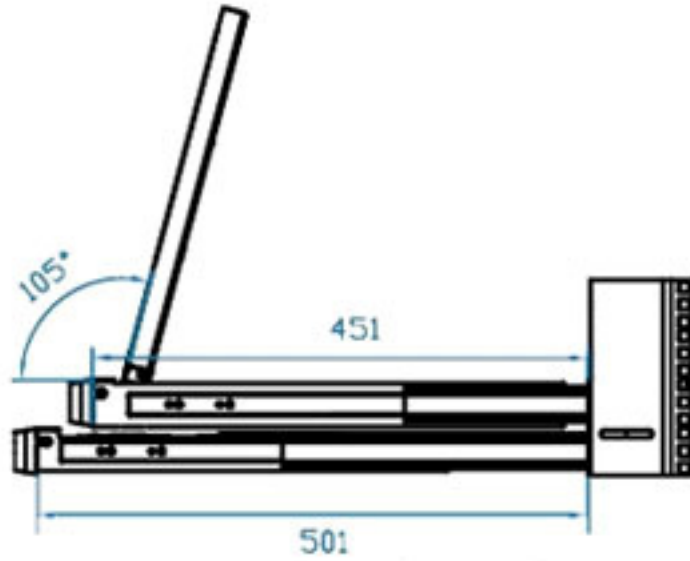

LMK2B Series - 2U 17"/19" Rack Mount Dual Slide LCD Keyboard Drawer

Structure Diagram

Unit : mm

- ① LCD interchangeable module kit
- ② LCD membrane
- ③ "One Man" Installation Slides
- ④ Membrane switch (KVM option)
- ⑤ Keyboard interchangeable module kit
- ⑥ Mouse interchangeable module kit
- ⑦ Carry handle to release the 2-pt lock

Model	Product Dimension (WxDxH) (in.)	Packing Dimension (WxDxH) (in.)	Gross Weight (kg / lb)	Net Weight (kg / lb)
LMK2B17	17.4 x 23.6 x 3.5	22.9 s 29.6 x 8.5	24 / 53	18 / 40
LMK2B19	17.4 x 23.6 x 3.5	22.9 s 29.6 x 8.5	24 / 53	18 / 40