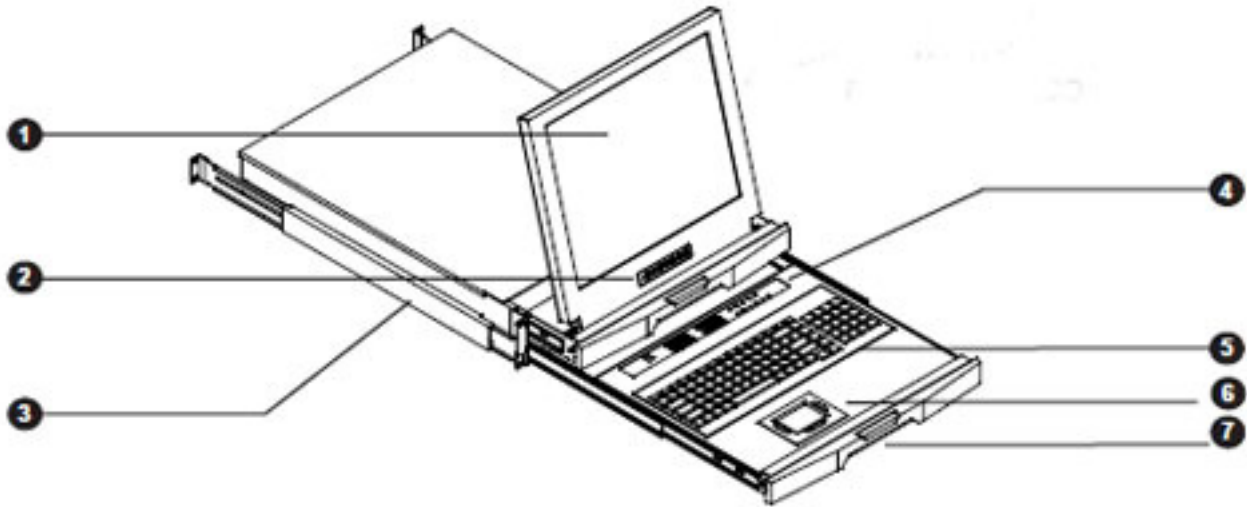

LMK2B Series - 2U 17"/19" Rack Mount Dual Slide LCD Keyboard Drawer

Structure Diagram

Unit : mm

- ① LCD interchangeable module kit
- ② LCD membrane
- ③ "One Man" Installation Slides
- ④ Membrane switch (KVM option)
- ⑤ Keyboard interchangeable module kit
- ⑥ Mouse interchangeable module kit
- ⑦ Carry handle to release the 2-pt lock

Model	Product Dimension (WxDxH) (in.)	Packing Dimension (WxDxH) (in.)	Gross Weight (kg / lb)	Net Weight (kg / lb)
LMK2B17	17.4 x 23.6 x 3.5	22.9 s 29.6 x 8.5	24 / 53	18 / 40
LMK2B19	17.4 x 23.6 x 3.5	22.9 s 29.6 x 8.5	24 / 53	18 / 40